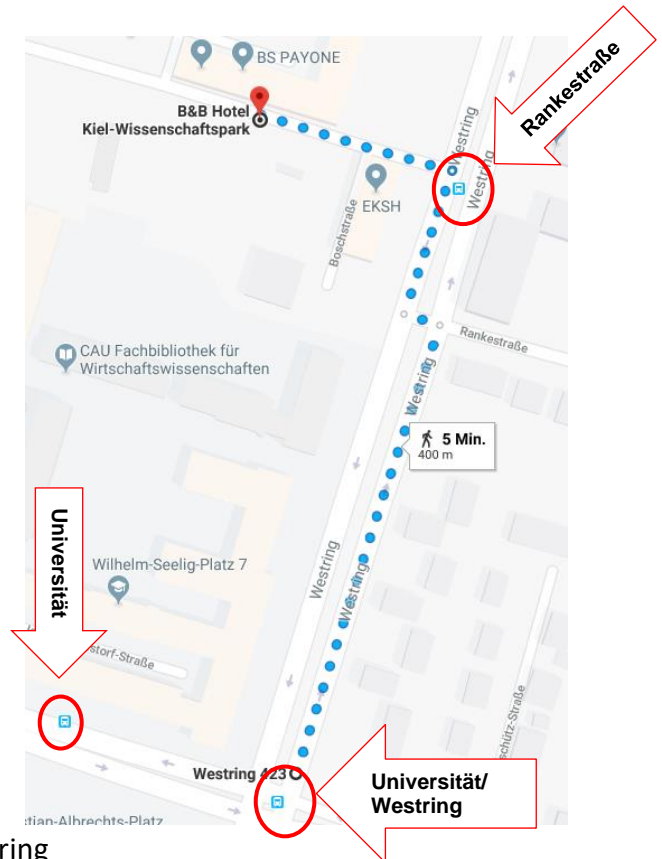

How to get from the ZOB Kiel to your Hotel

HBF Kiel → B&B City Kiel

B&B Hotel Kiel, Kaistraße 70, 24114 Kiel

From the KIELIUS bus stop go southeast on Raiffeisenstraße and turn right onto Kaistraße. Your destination is on the right hand side.

HBF Kiel → Rabe's Hotel

Rabe's Hotel, Ringstraße 30, 24103 Kiel

From the KIELIUS bus stop ZOB go on Raiffeisenstraße northwest in the direction of Sophienblatt.

Turn left onto Sophienblatt. After 170m, turn right onto Ringstraße.

Your destination is on the right hand side.

HBF Kiel → B&B Wissenschaftspark

B&B Hotel Kiel-Wissenschaftspark,
Fraunhoferstraße 3, 24118 Kiel

The B&B Wissenschaftspark is 3,5km from the railway station.

- Take a taxi from the station forecourt.
- Alternatively take a bus from the train station (HBF Kiel) to Kiel University and walk to the Wissenschaftspark.
 - Bus line from the train station: 91
 - Bus stop: Rankestraße
 - Cross the street and turn into Fraunhoferstraße.
 - Your destination is on the left hand side.
- Alternative bus line
 - Bus Lines from the trains station (HBF Kiel): 61, 62, 81 or 50
 - Bus stop: Universität or Universität/Westring
 - From the bus stop turn north on Westring towards Rankestraße. After 280m turn left onto Fraunhoferstraße.
 - Your destination is on the left hand side.