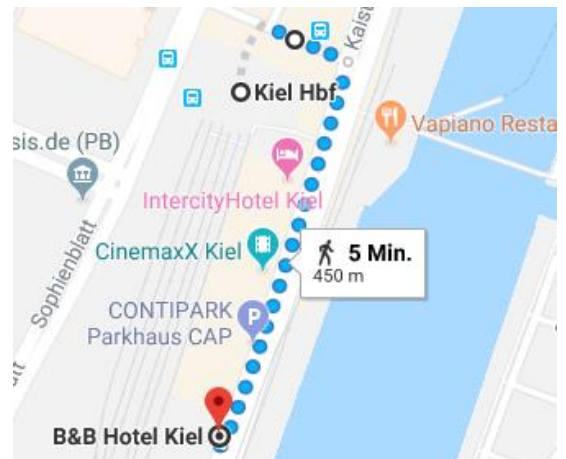

How to get from the ZOB Kiel to your Hotel

HBF Kiel → B&B City Kiel

B&B Hotel Kiel, Kaistraße 70, 24114 Kiel

From the KIELIUS bus stop go southeast on Raiffeisenstraße and turn right onto Kaistraße. Your destination is on the right hand side.

HBF Kiel → Rabe's Hotel

Rabe's Hotel, Ringstraße 30, 24103 Kiel

From the KIELIUS bus stop ZOB go on Raiffeisenstraße northwest in the direction of Sophienblatt.

Turn left onto Sophienblatt. After 170m, turn right onto Ringstraße.

Your destination is on the right hand side.

HBF Kiel → B&B Wissenschaftspark

B&B Hotel Kiel-Wissenschaftspark,
Fraunhoferstraße 3, 24118 Kiel

The B&B Wissenschaftspark is 3,5km from the railway station.

- Take a taxi from the station forecourt.
- Alternatively take a bus from the train station (HBF Kiel) to Kiel University and walk to the Wissenschaftspark.
 - Bus line from the train station: 91
 - Bus stop: Rankestraße
 - Cross the street and turn into Fraunhoferstraße.
 - Your destination is on the left hand side.
- Alternative bus line
 - Bus Lines from the trains station (HBF Kiel): 61, 62, 81 or 50
 - Bus stop: Universität or Universität/Westring
 - From the bus stop turn north on Westring towards Rankestraße. After 280m turn left onto Fraunhoferstraße.
 - Your destination is on the left hand side.